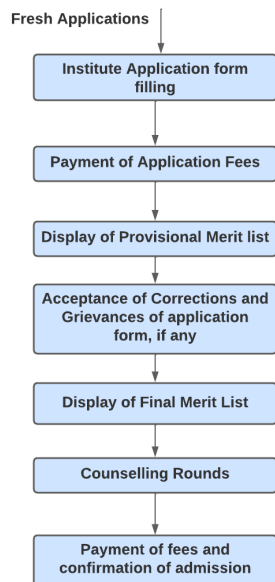

Sanctioned Intake	Institute Seats (OPEN)	CAP Seats
180	36	MS Seats: 44
		AI Seats: 8
		Minority Seats: 92
120	24	MS Seats: 30
		AI Seats: 5
		Minority Seats: 61
60	12	MS Seats: 14
		AI Seats: 3
		Minority Seats: 31

MS: Maharashtra Seats
 AI: All India Seats

DJSCE Admission Process

Shri Vile Parle Kelavani Mandal's
DWARKADAS J. SANGHVI COLLEGE OF ENGINEERING
(Autonomous College Affiliated to the University of Mumbai)
NAAC Accredited with "A" Grade (CGPA : 3.18)

20% Institute Level Seats

80% DTE Alloted Seats